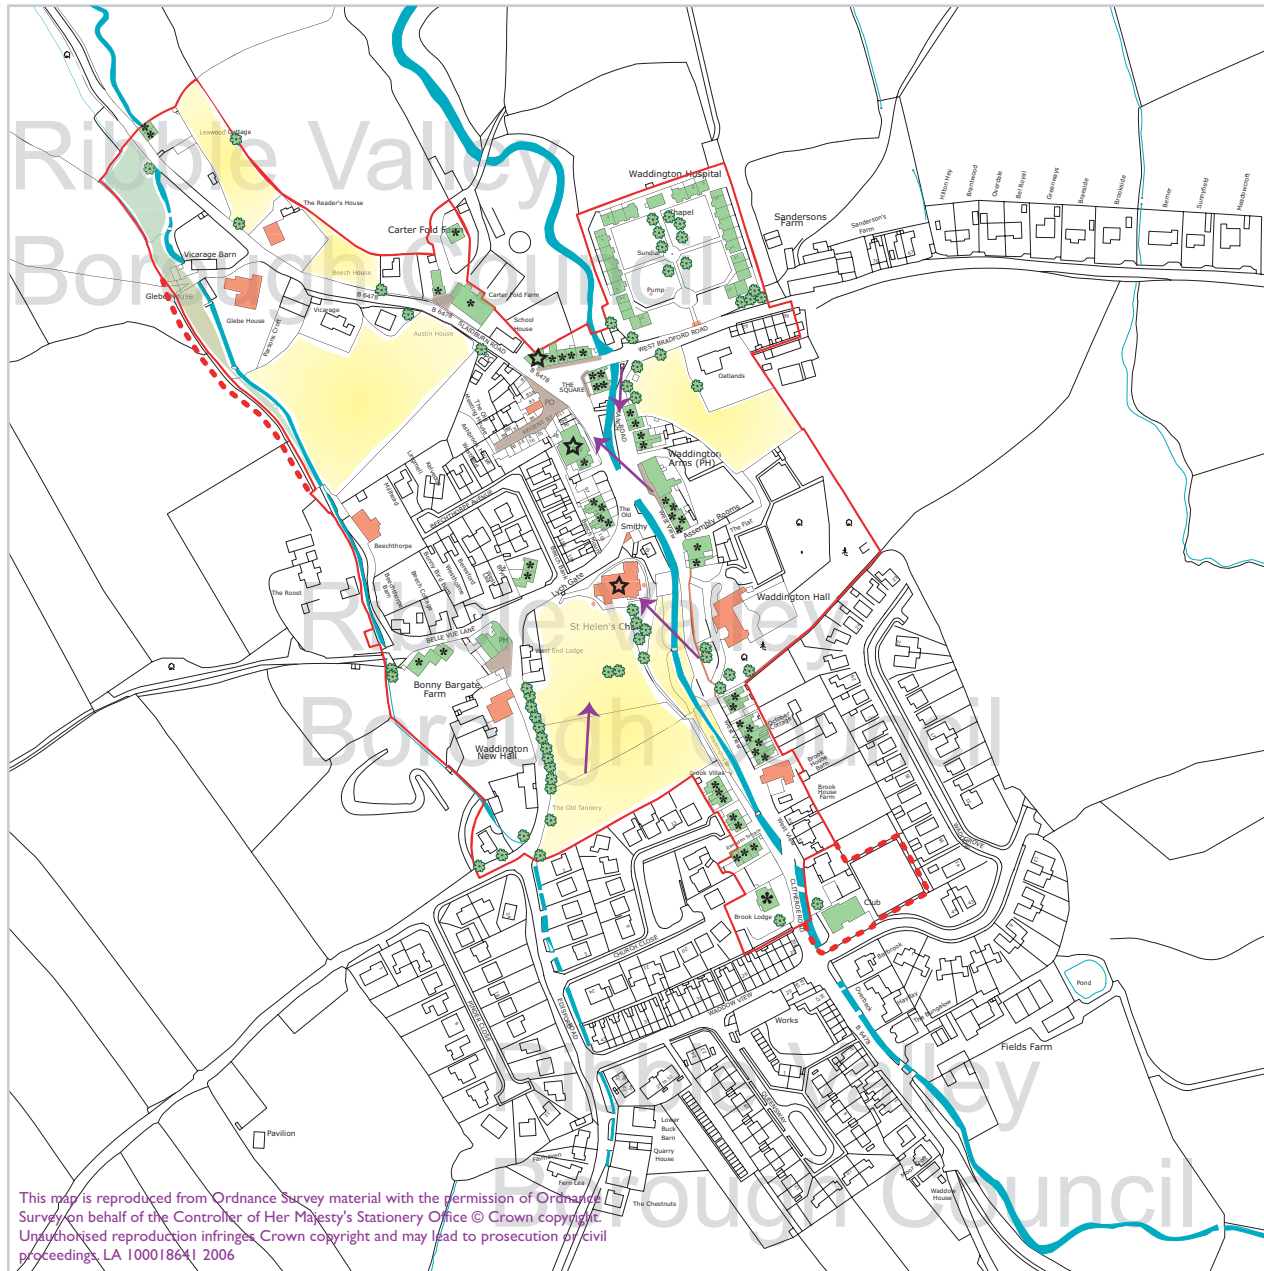

Ribble Valley Borough Council

Waddington Conservation Area

Townscape Appraisal Map

-  Conservation area boundary
-  Proposed extension to conservation area boundary
-  Listed Buildings
-  Buildings of Townscape Merit
-  Significant open spaces
-  Historic surfaces
-  Important tree groups
-  Important trees
-  Proposed Article 4 Direction
-  Important views
-  Focal buildings

This map is reproduced from Ordnance Survey material with the permission of Ordnance Survey on behalf of the Controller of Her Majesty's Stationery Office © Crown copyright. Unauthorised reproduction infringes Crown copyright and may lead to prosecution or civil proceedings. LA 1000186X1 2006