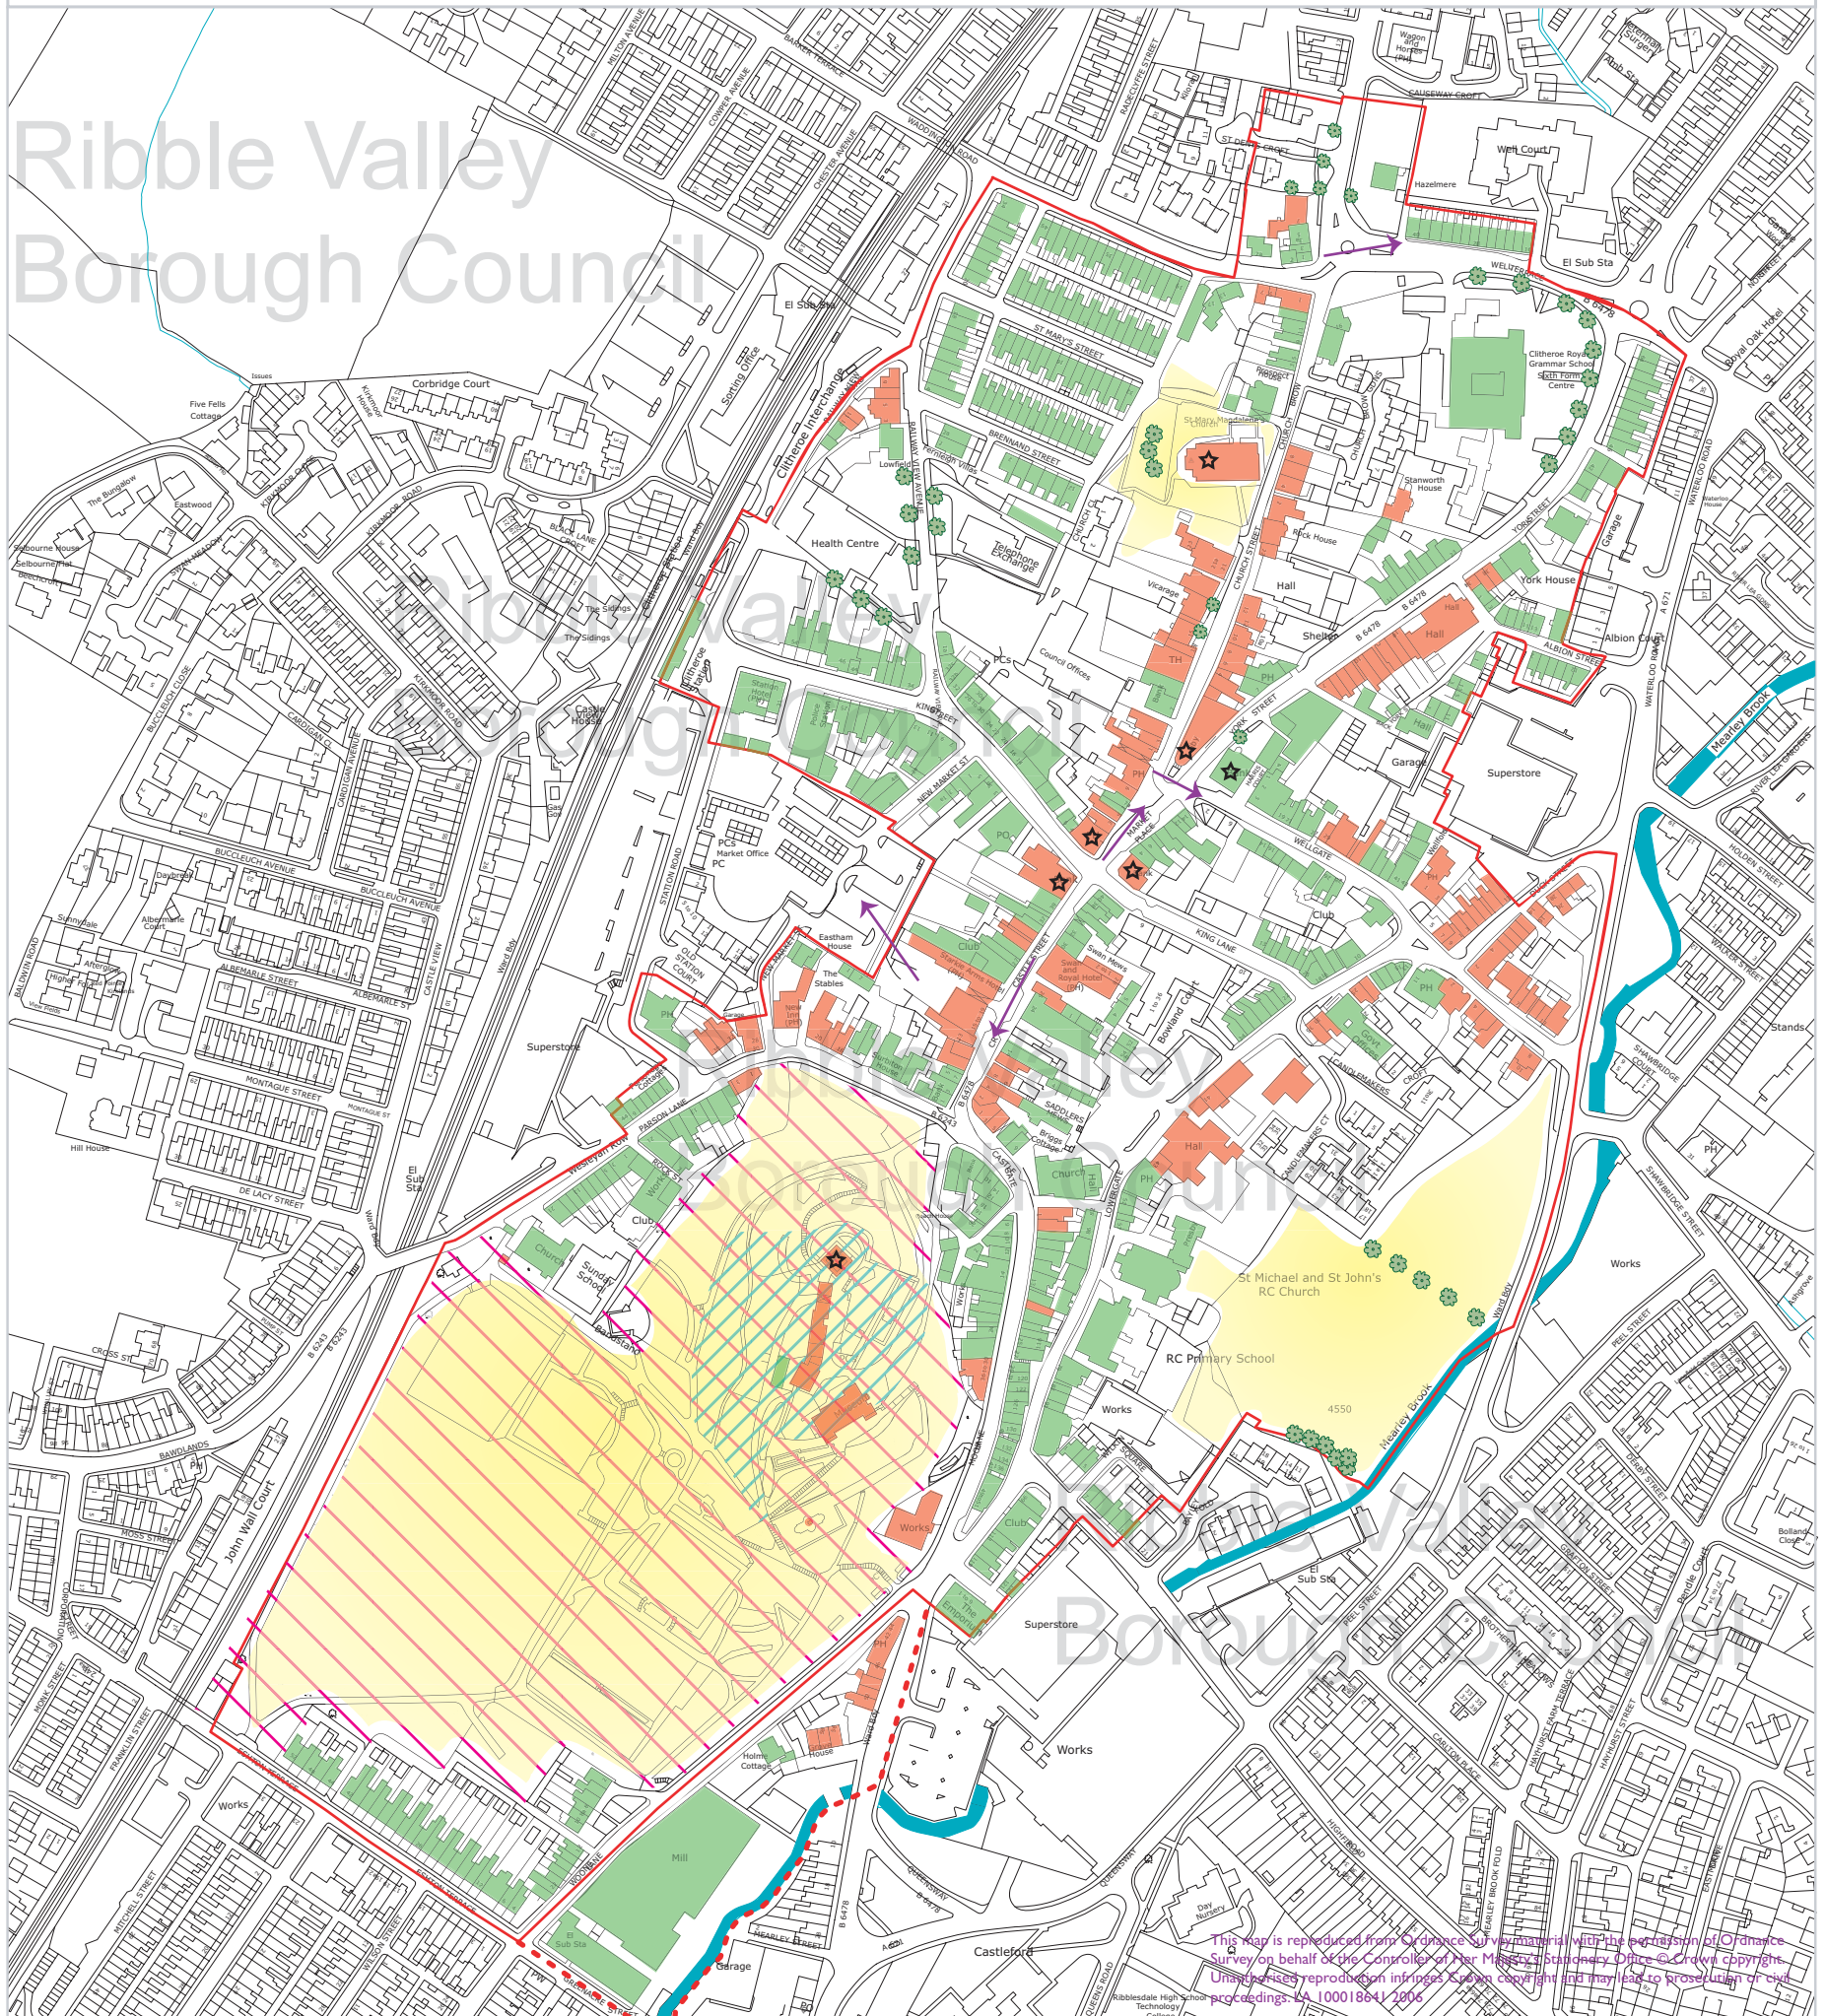

Ribble Valley Borough Council

Clitheroe Conservation Area

Townscape Appraisal Map

- | | | | |
|--------------------------------------------------|------------------------------|-------------------------|-----------------|
| Conservation area boundary | Listed Buildings | Significant open spaces | Important trees |
| Proposed extension to conservation area boundary | Buildings of Townscape Merit | Important tree groups | Important views |
| Registered Parks and Gardens | Scheduled Monument | Focal buildings | |

This map is reproduced from Ordnance Survey material with the permission of Ordnance Survey on behalf of the Controller of Her Majesty's Stationery Office. Crown copyright. Unauthorised reproduction infringes Crown copyright and may lead to prosecution or civil proceedings. SA 100018641 2006