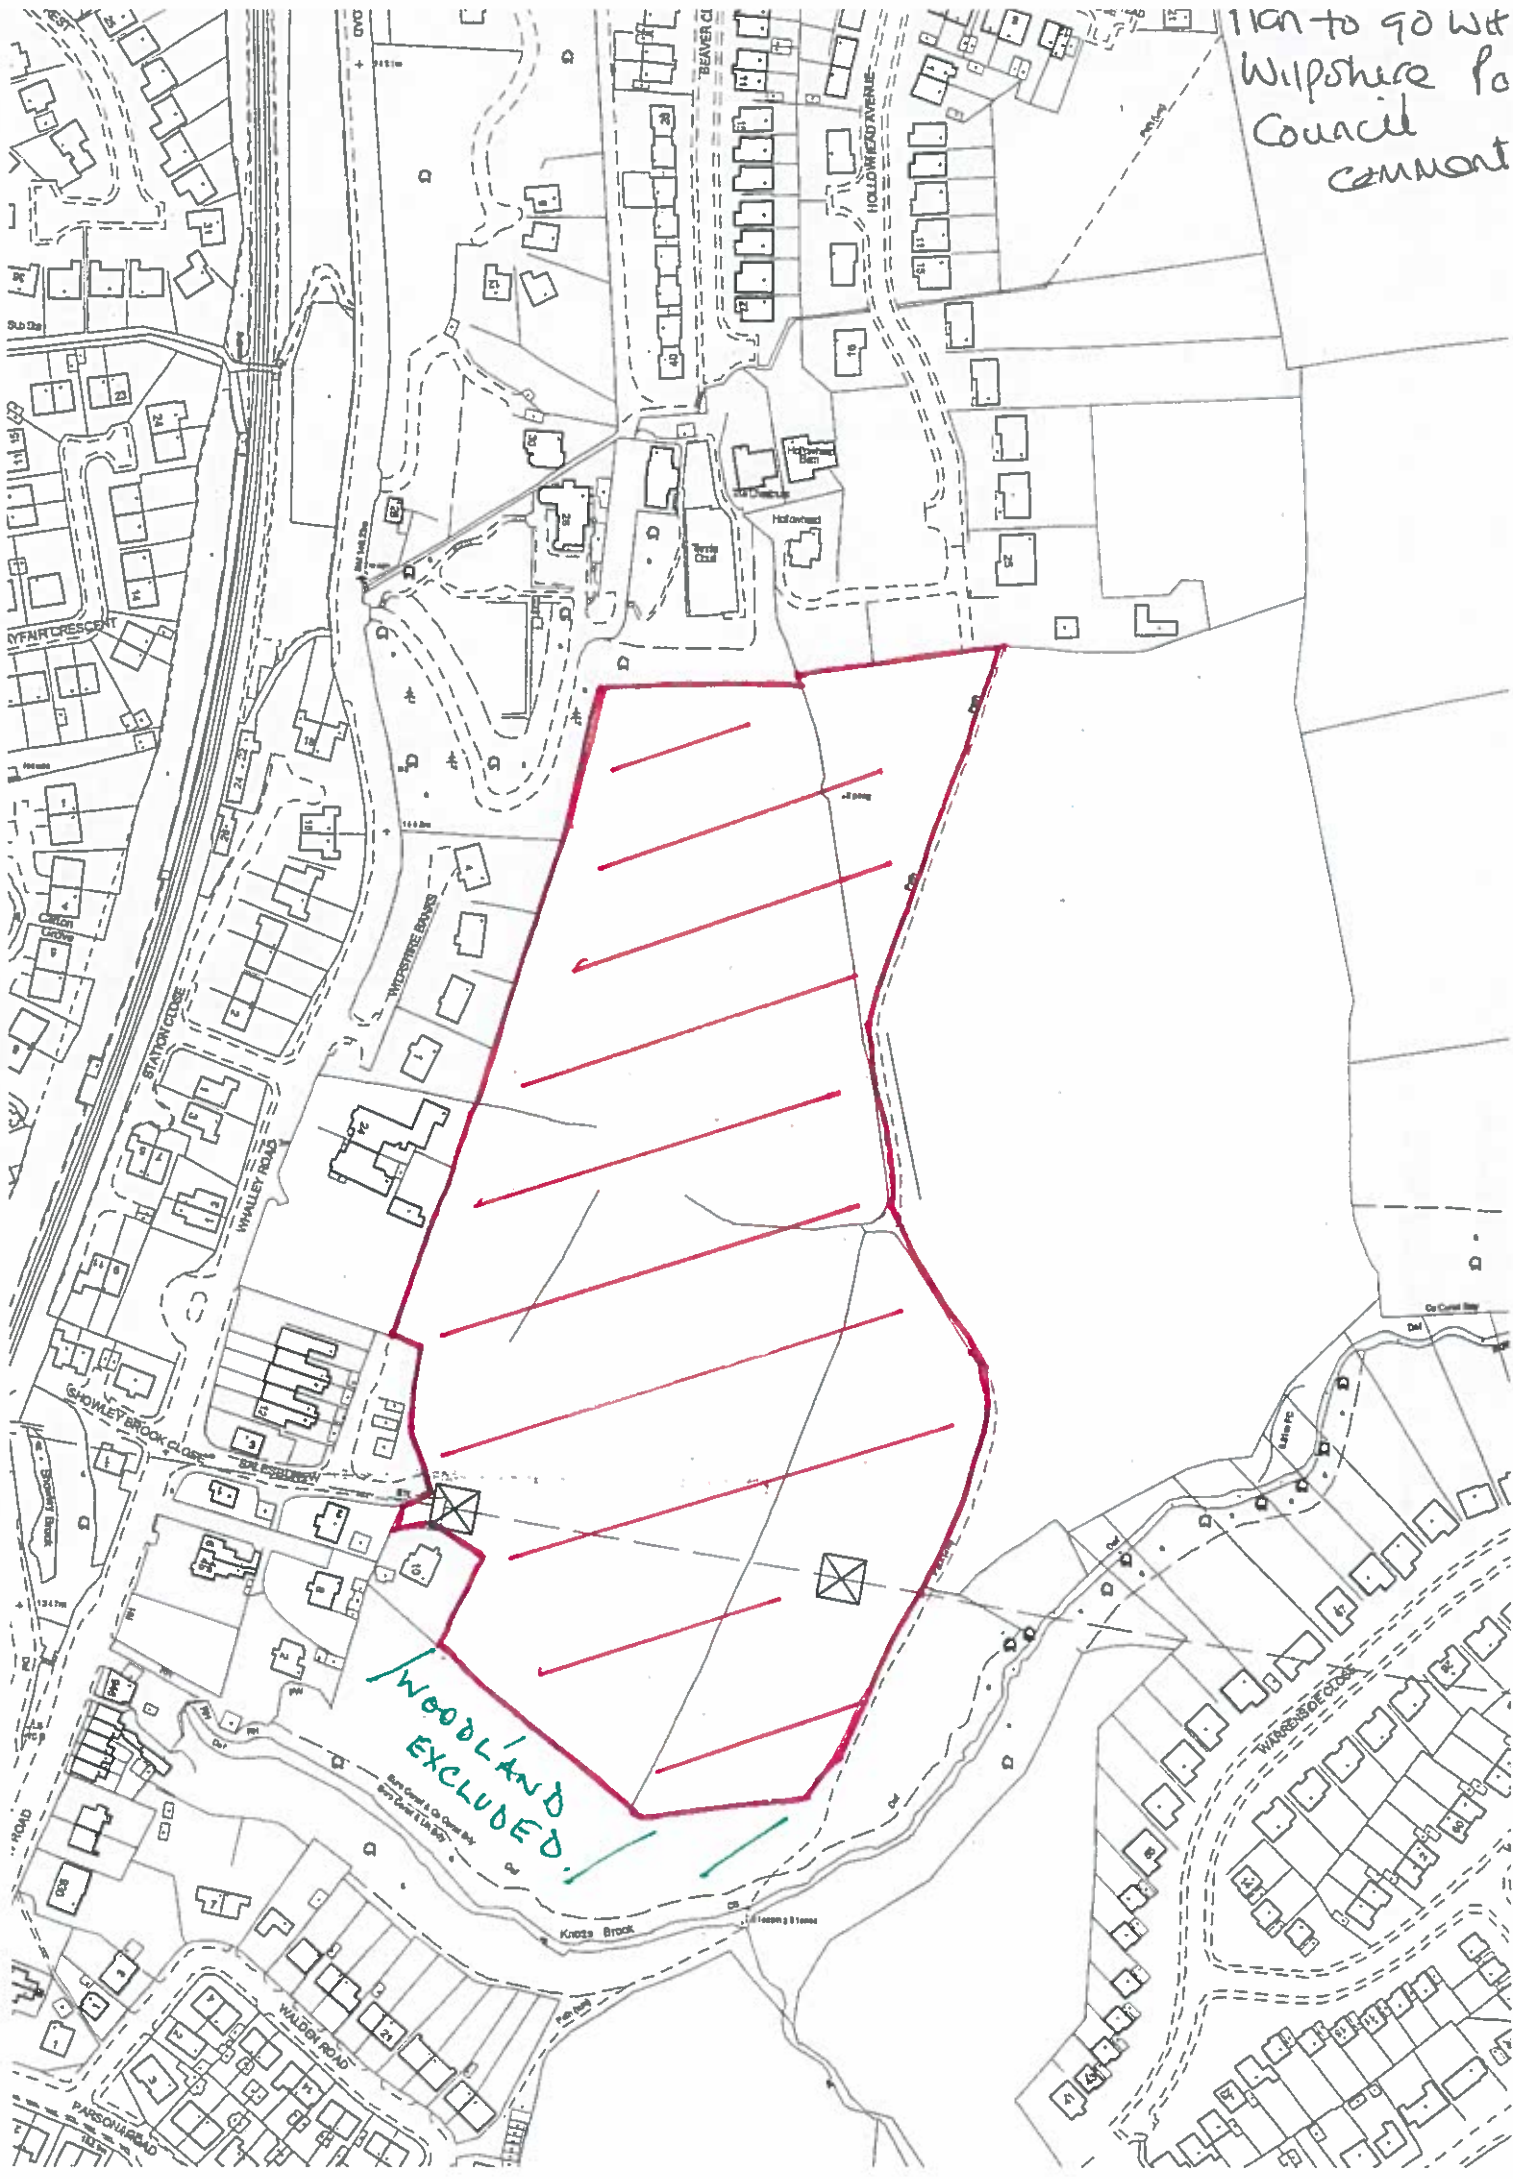

11/11/11 to 30/11/11
Wiltshire PC
Council
comment

WOODLAND
EXCLUDED

Map labels and annotations include:
- Station Close
- Showley Brook
- Walden Road
- Wiltshire Avenue
- Beaver Close
- Holdway Avenue
- Wiltshire Avenue
- Walden Road
- Parson Road
- Cross Brook
- 11/11/11 to 30/11/11
- Wiltshire PC
- Council
- comment
- Woodland Excluded (green hatched area)
- Red hatched area (main site)