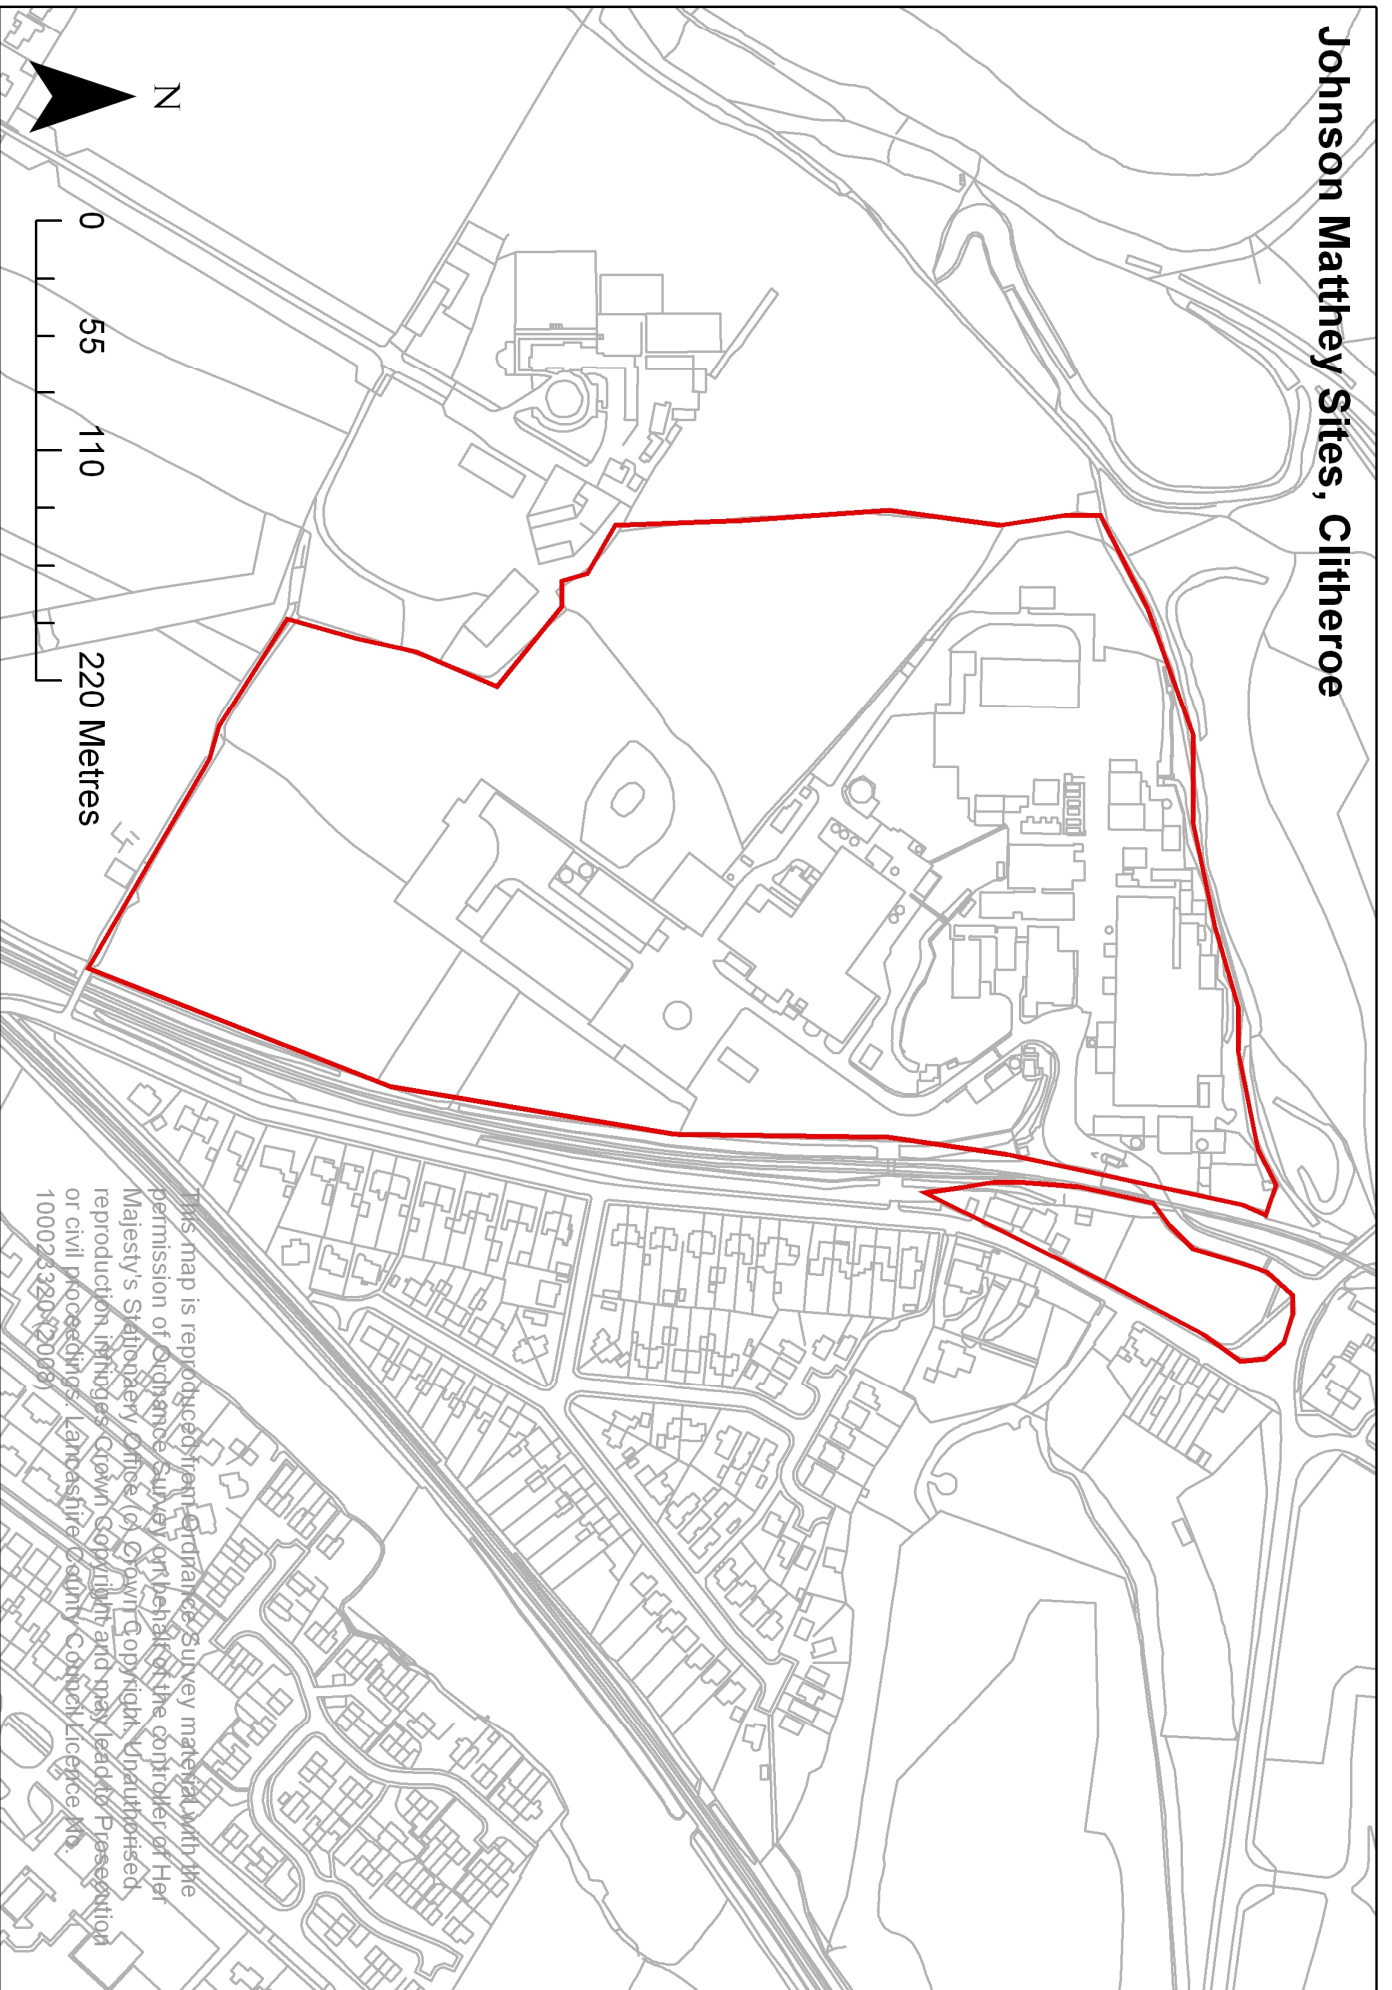

Johnson Matthey Sites, Clitheroe

This map is reproduced in part or in full by survey material with the permission of Ordnance Survey on behalf of the controller of Her Majesty's Stationery Office. Crown Copyright. Unauthorised reproduction, in whole or in part, is prohibited and may lead to Prosecution or civil proceedings. Lancaster County Council, Clitheroe, No. 100023320(2009)