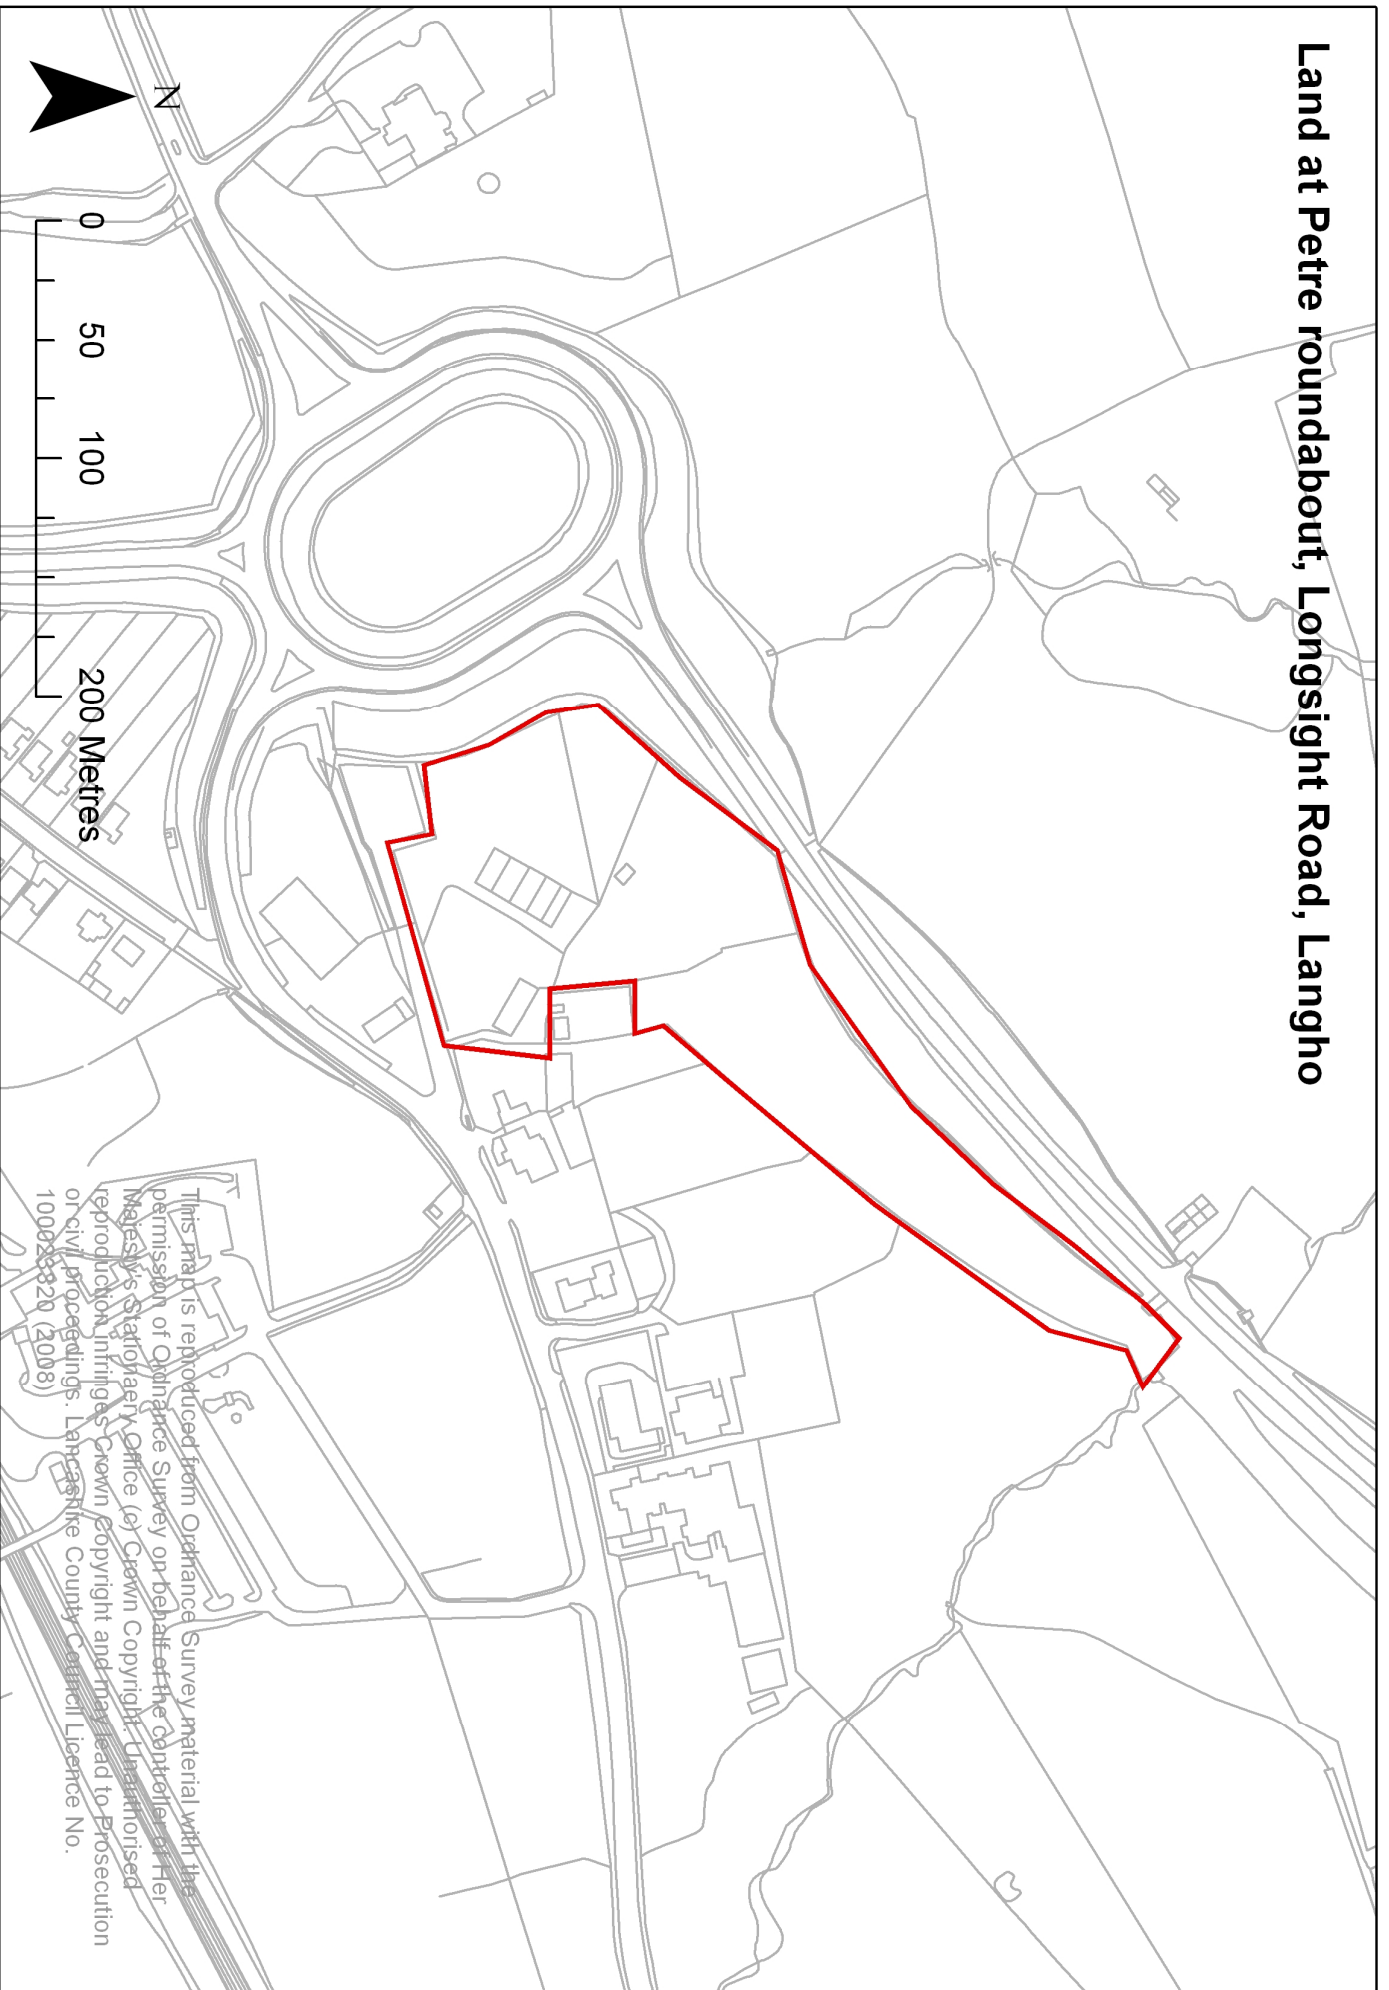

Land at Petre roundabout, Longsight Road, Langho

This map is reproduced from Ordnance Survey material with the permission of Ordnance Survey on behalf of the Controller of Her Majesty's Stationery Office (© Crown Copyright. Unauthorised reproduction infringes Crown Copyright and may lead to prosecution or civil proceedings. Lancashire County Council Licence No. 100028820 (2008))