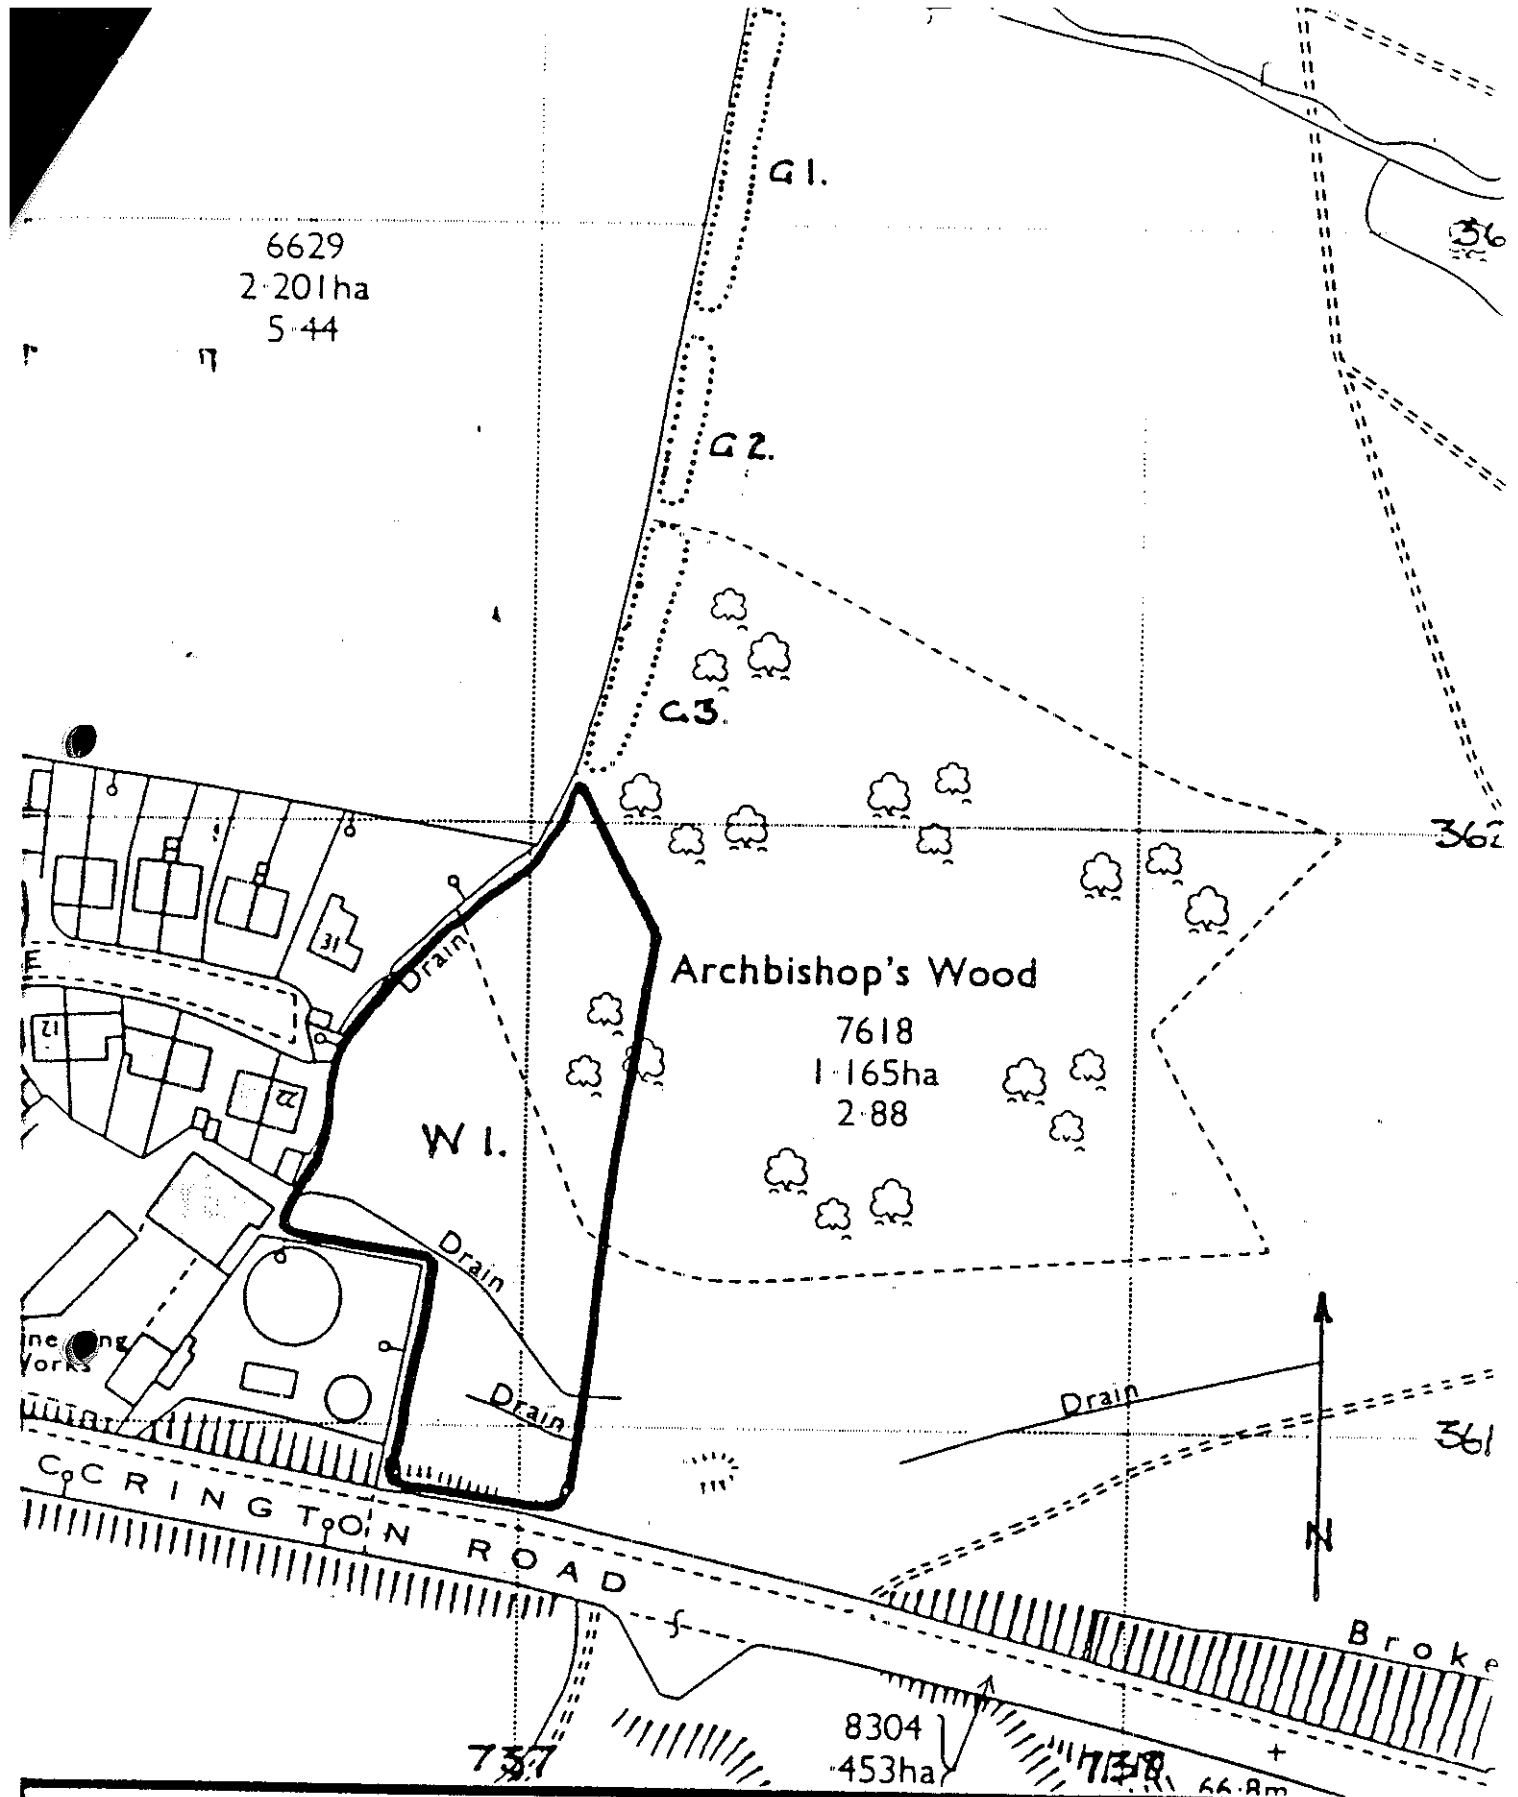

New T.P.O. for Archbishops Wood, Whalley.

G1      2 Turkish Hazel                      7373 3630  
         1 Elder  
         1 Goat Willow  
         1 Sycamore  
         16 Hawthorn

G2      1 Holly                                      7372 3626  
         7 Hawthorn  
         1 Ash  
         2 Rowan  
         1 Sycamore

7369 3615

Reasons for making the Order -

The trees protected make a valuable contribution to the visual  
amenity of this part of Whalley

Tree Preservation Order.  
 Archbishop's Wood, Whalley.

scale	1:1250.
drawing number	8.68.1
reference	