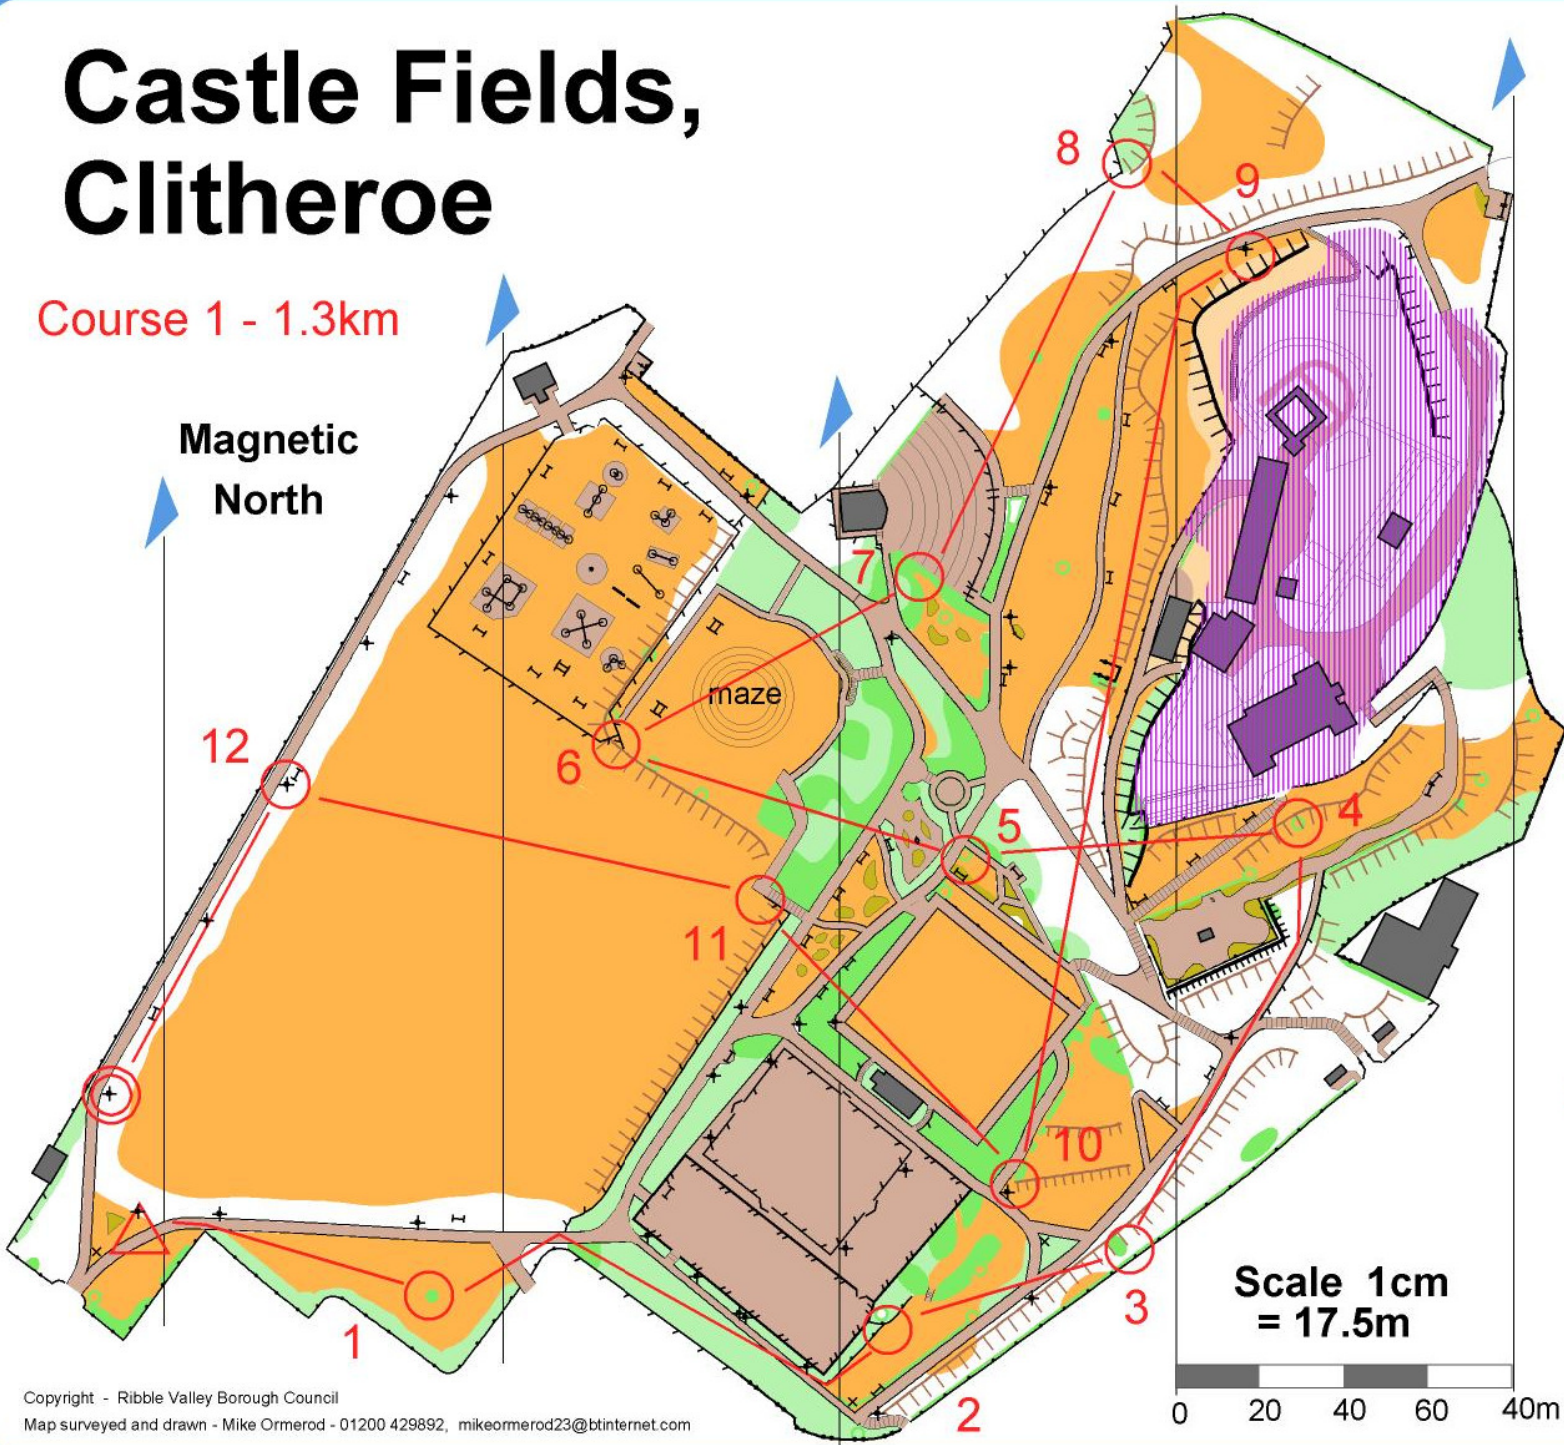

Castle Fields, Clitheroe

Course 1 - 1.3km

Magnetic North

Map Symbols

-  Open Grass
-  Rough Open Grass
-  Runnable Woodland
-  Woodland/Bushes
- difficult to run
-  Thicket
-  Garden
-  Tarmac/Concrete
-  Building
-  Fence/Gates
-  High Fence
-  Wall
-  High Wall
-  Hedge
-  Steep Banking
-  Steps
-  Cliff
-  High Retaining Wall
-  High Post
-  Sign Post
-  Playground Equipment
-  Bench Seat
-  Tree, Small Tree/Bush
-  Out of Bounds !!

 Start  Finish

 5 Control Site

11	12
----	----

Scale 1cm = 17.5m