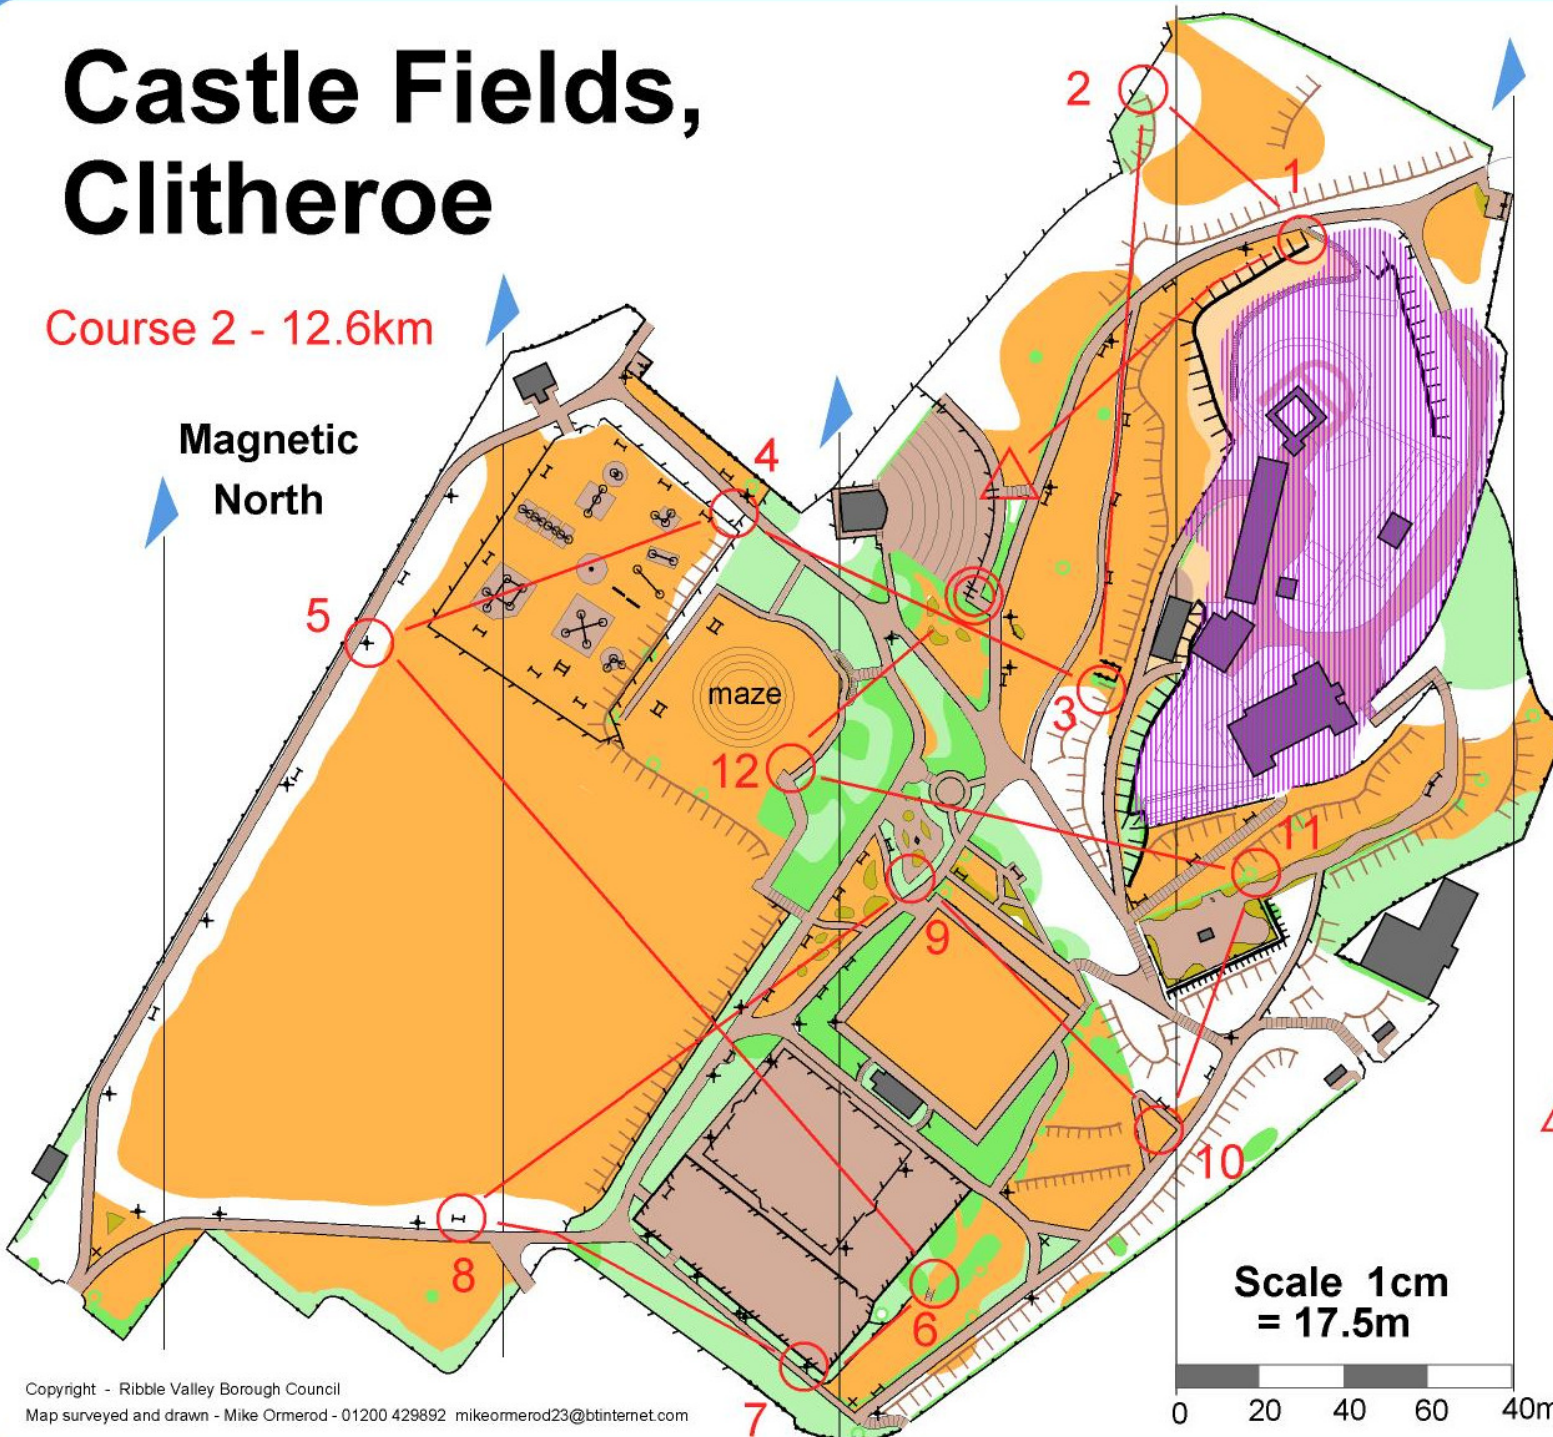

Castle Fields, Clitheroe

Course 2 - 12.6km

Magnetic North

Map Symbols

- Open Grass
- Rough Open Grass
- Runnable Woodland
- Woodland/Bushes - difficult to run
- Thicket
- Garden
- Tarmac/Concrete
- Building
- Fence/Gates
- High Fence
- Wall
- High Wall
- Hedge
- Steep Banking
- Steps
- Cliff
- High Retaining Wall
- High Post
- Sign Post
- Playground Equipment
- Bench Seat
- Tree, Small Tree/Bush

Out of Bounds !!

Start Finish

5 Control Site

11	12