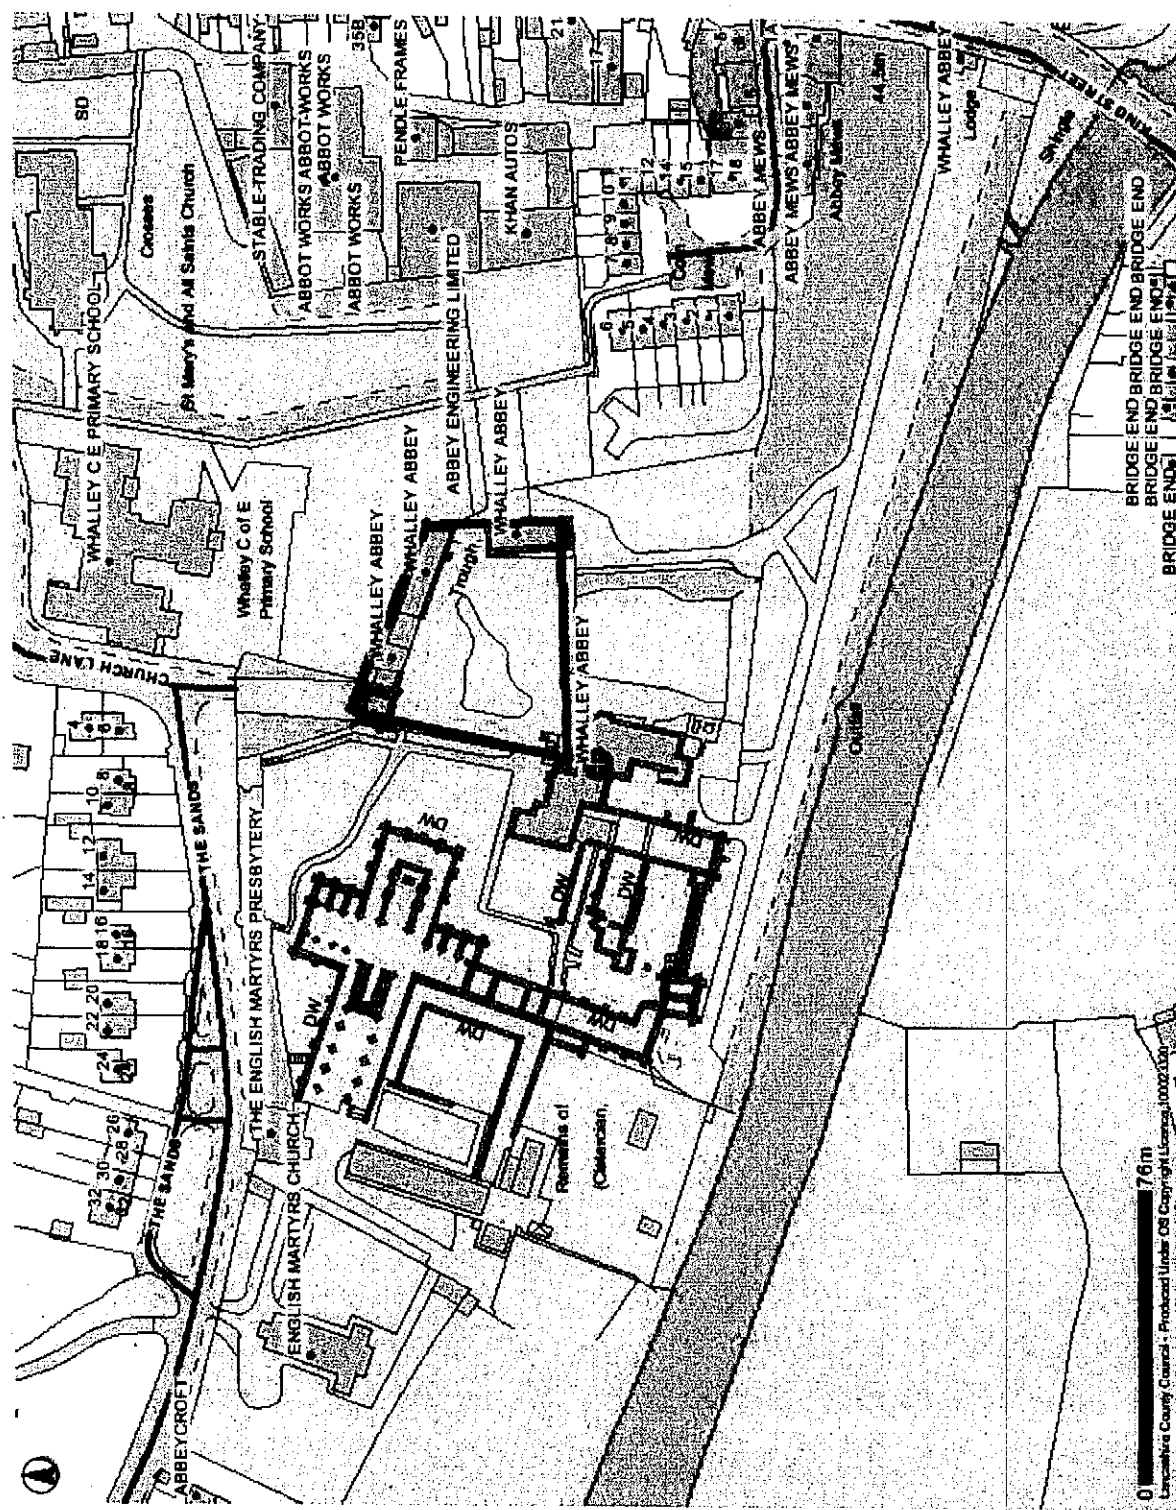

- Addresses
- Approved
- Provisional
- Other
- Roads
- Districts
- Other District/Unitary Authority
- Lancashire Districts

Autisan Cafe, Whalley Abbey

This map is reproduced from Ordnance Survey material with the Permission of Ordnance Survey on behalf of the Controller of Her Majesty's Stationery Office (C) Crown Copyright. Unauthorised reproduction may lead to prosecution or civil proceedings. Lancashire County Council - OS Licence 100023320 (C) Centre of map: 373123-436041